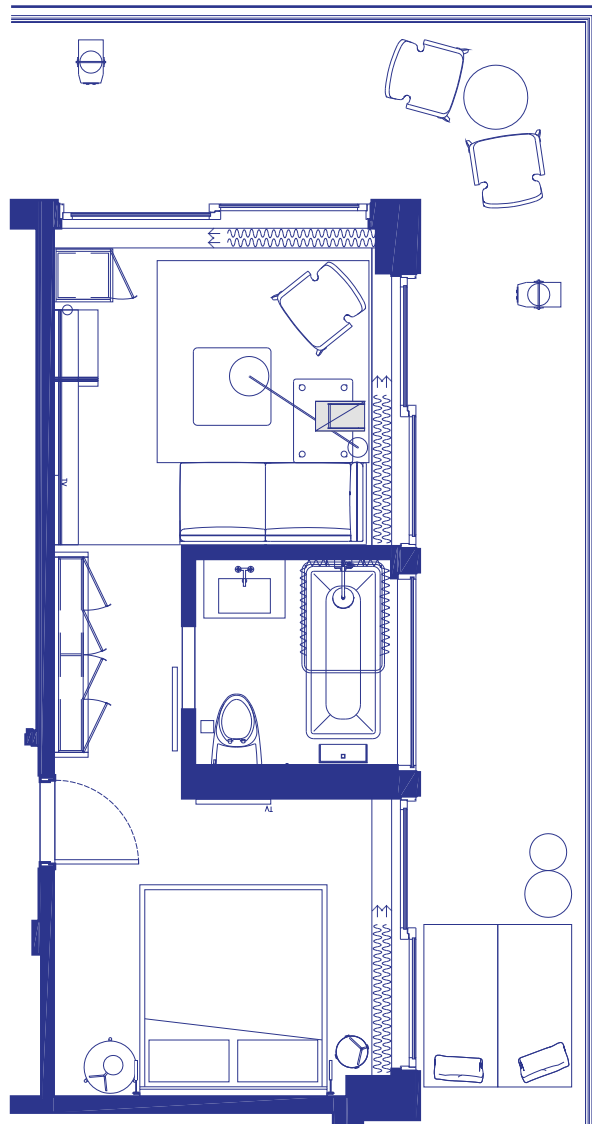

# DELUXE CORNER SUITE WITH WRAPAROUND BALCONY

ONE BEDROOM / ONE BATH  
380 SQ FT