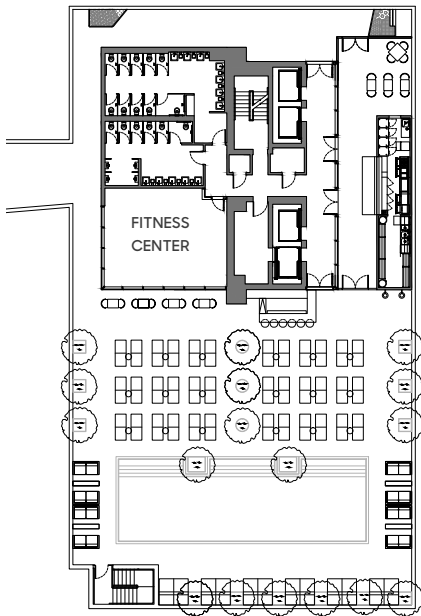

VALE POOL

LEVEL FOUR

5,480 SQ FT

Vale Pool is a 60-foot outdoor lap pool - the longest outdoor hotel pool in New York City, surrounded by sun beds on a beautiful tree-lined deck raised high above street level. The expansive and adaptable space is perfect for receptions, cocktail parties and other large-scale events.

SETTING	CAPACITY
---------	----------

Max Capacity - Standing	241
-------------------------	-----

DIMENSIONS	78' x 73'
------------	-----------

**Custom floor plans are provided by our event team upon request.*

VALE TERRACE

LEVEL FOUR

5,288 SQ FT

With over 5,000 sq. ft. and an arbored pergola, Vale Terrace provides an expansive, versatile, open-air venue suited for weddings, fundraisers, and other large-scale events. High above street level, it is surrounded by skyline views and lush greenery.

SETTING

Max Capacity	275
Seated	160
Lounge	260
Classroom	120
Theatre	225

CAPACITY

DIMENSIONS

70' x 78'