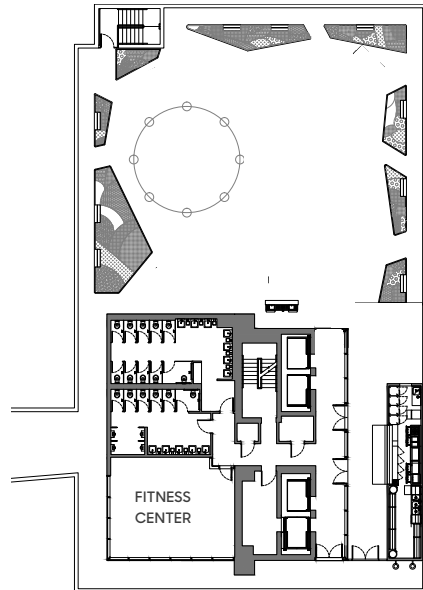

VALE POOL

LEVEL FOUR

5,480 SQ FT

Vale Pool is a 60-foot outdoor lap pool - the longest outdoor hotel pool in New York City, surrounded by sun beds on a beautiful tree-lined deck raised high above street level. The expansive and adaptable space is perfect for receptions, cocktail parties and other large-scale events.

SETTING	CAPACITY
---------	----------

Max Capacity - Standing	241
-------------------------	-----

DIMENSIONS	78' x 73'
------------	-----------

**Custom floor plans are provided by our event team upon request.*

VALE TERRACE

LEVEL FOUR

5,288 SQ FT

With over 5,000 sq. ft. and an arbored pergola, Vale Terrace provides an expansive, versatile, open-air venue suited for weddings, fundraisers, and other large-scale events. High above street level, it is surrounded by skyline views and lush greenery.

SETTING

Max Capacity	275
Seated	160
Lounge	260
Classroom	120
Theatre	225

CAPACITY

DIMENSIONS

70' x 78'